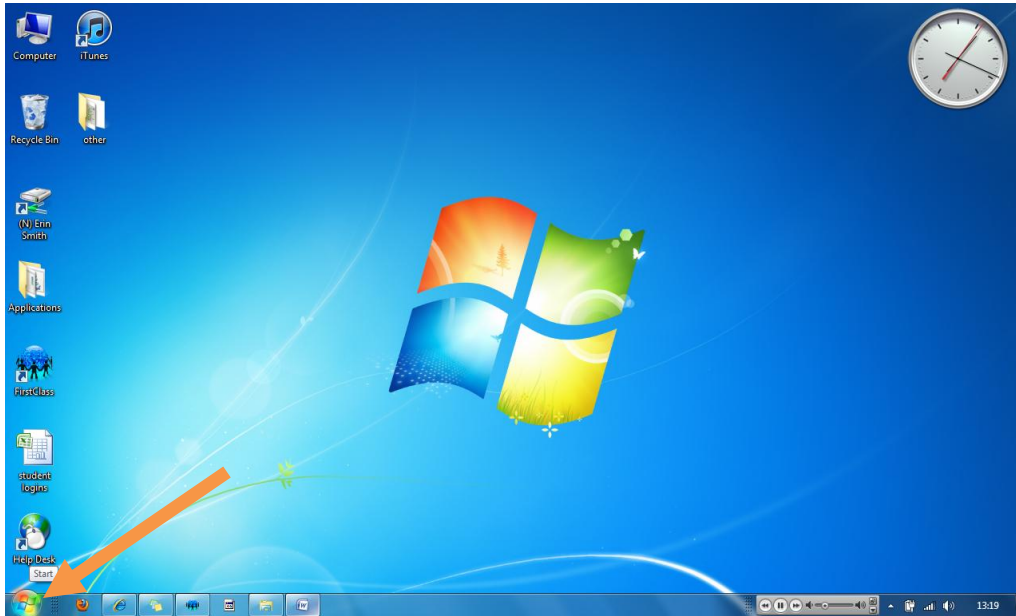

How to locate N drive and place shortcut on desktop

Click start:

Select computer:

Double click on N drive to open right click to make a desktop shortcut:

Select create shortcut:

Your done 😊