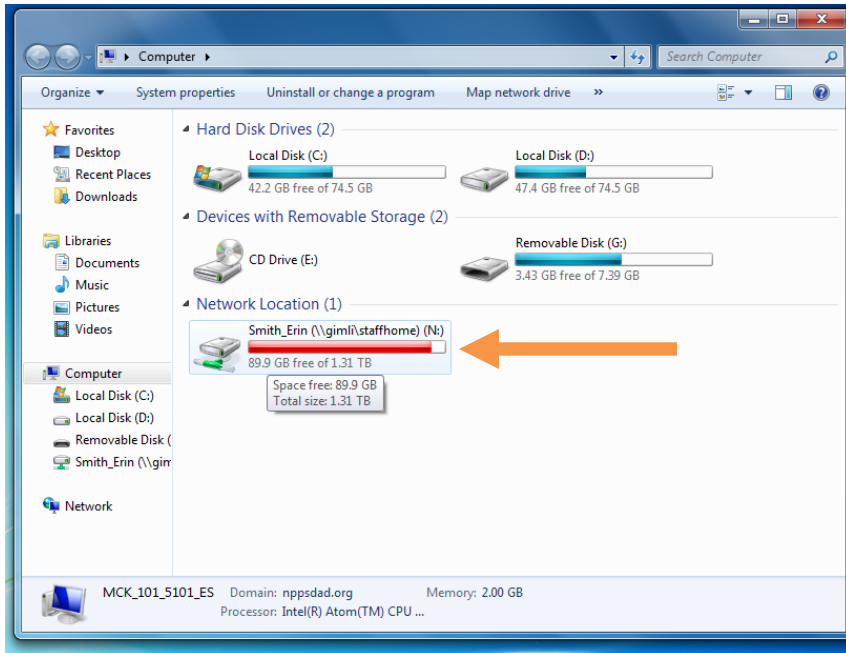

How to locate N drive and place shortcut on desktop

Click start:

Select computer:

Double click on N drive to open right click to make a desktop shortcut:

Select create shortcut:

Your done 😊