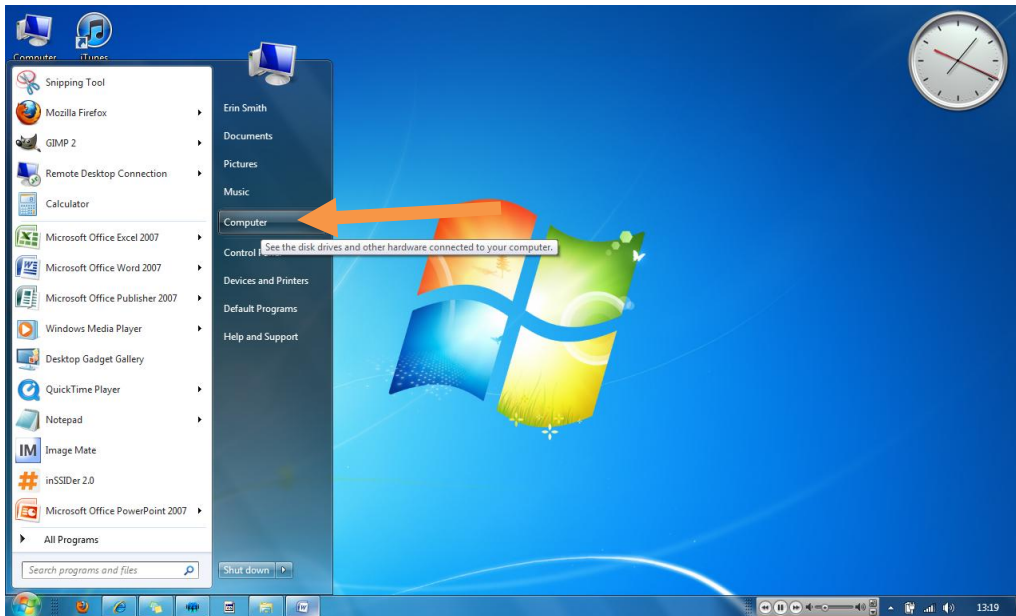

How to locate N drive and place shortcut on desktop

Click start:

Select computer:

Double click on N drive to open right click to make a desktop shortcut:

Select create shortcut:

Your done 😊