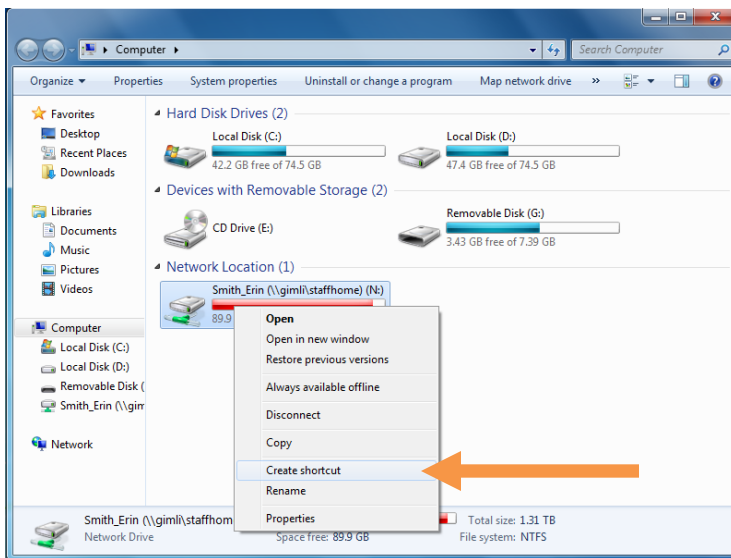

How to locate N drive and place shortcut on desktop

Click start:

Select computer:

Double click on N drive to open right click to make a desktop shortcut:

Select create shortcut:

Your done 😊